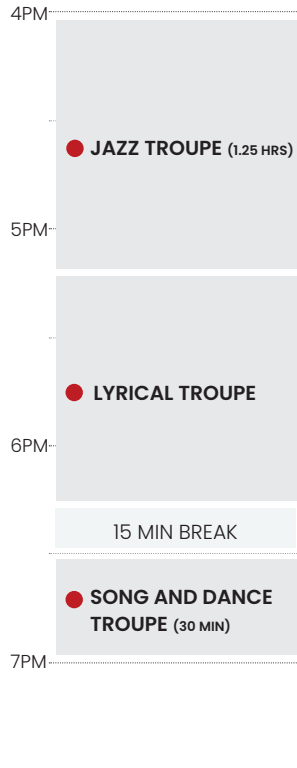

JUNIOR ELITE DANCE 10&U

MONDAY

TUESDAY

WEDNESDAY

THURSDAY

FRIDAY

SATURDAY

● Core Class

● Elite Extension program

● Electives

Note: All classes 1 hour unless indicated otherwise