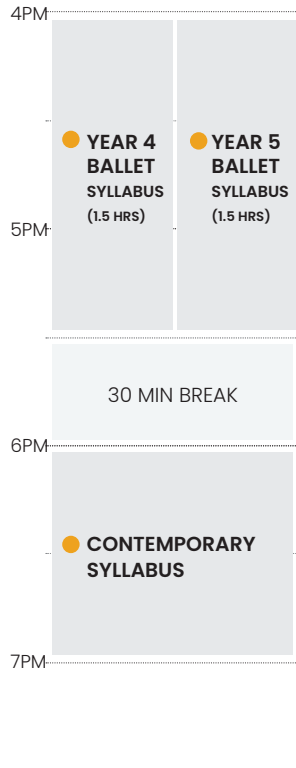

JUNIOR ELITE DANCE 10&U

MONDAY

TUESDAY

WEDNESDAY

THURSDAY

FRIDAY

SATURDAY

● Core Class

● Elite Extension program

● Electives

Note: All classes 1 hour unless indicated otherwise