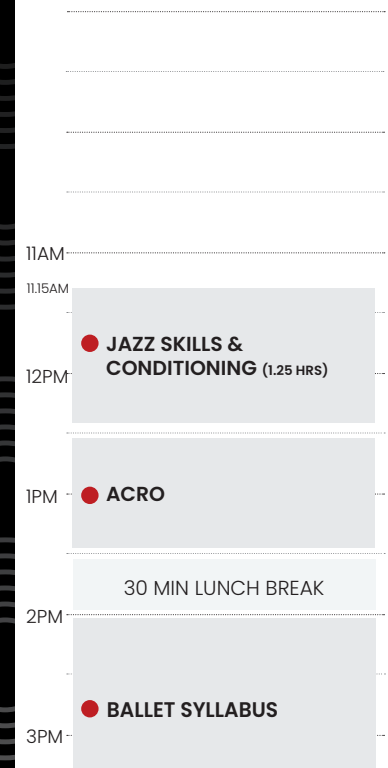

JUNIOR ELITE DANCE 10&U

MONDAY

TUESDAY

WEDNESDAY

THURSDAY

FRIDAY

SATURDAY

● Core Class

● Elite Extension program

● Electives

Note: All classes 1 hour unless indicated otherwise