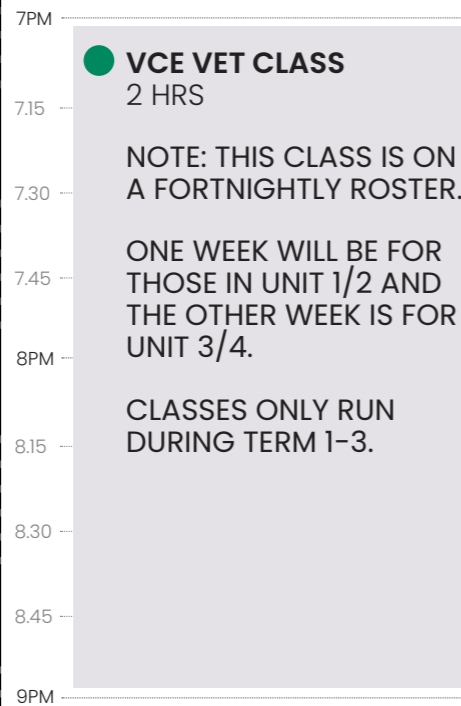

TUESDAY

12PM-4PM

STUDIOS AVAILABLE
12-4PM FOR
STUDENTS TO
PRACTICE

LIAISE WITH YOUR
SCHOOL TO
OBTAIN PERMISSION
THROUGH THEIR VET
AFTERNOONS