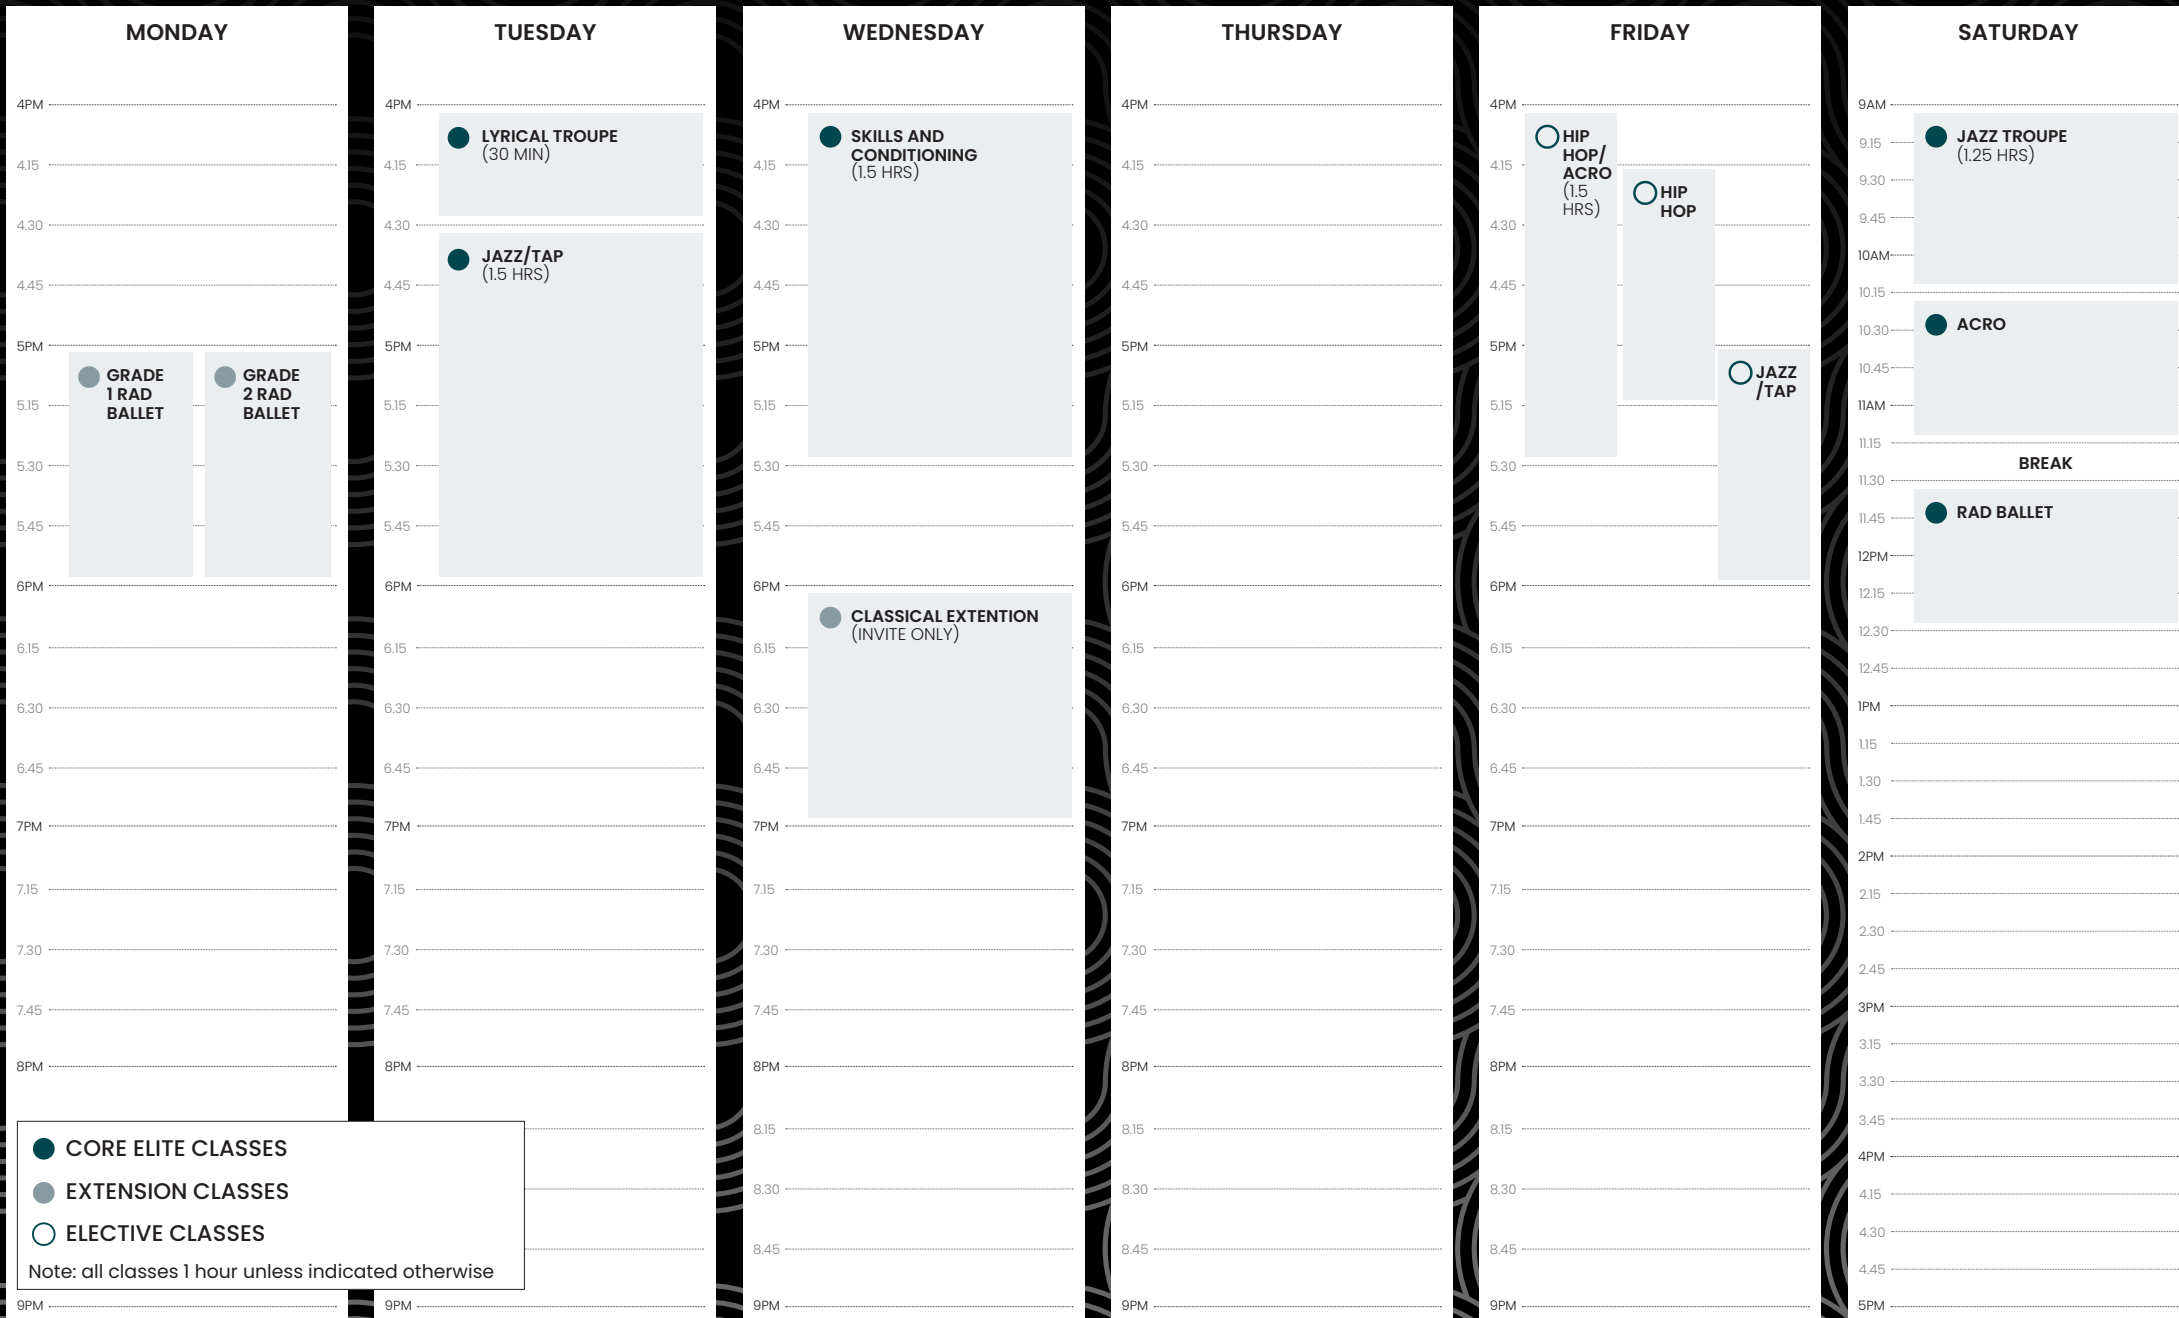

MINI ELITE PROGRAM (8 & UNDER)

2024 TIMETABLE

- CORE ELITE CLASSES
- EXTENSION CLASSES
- ELECTIVE CLASSES

Note: all classes 1 hour unless indicated otherwise