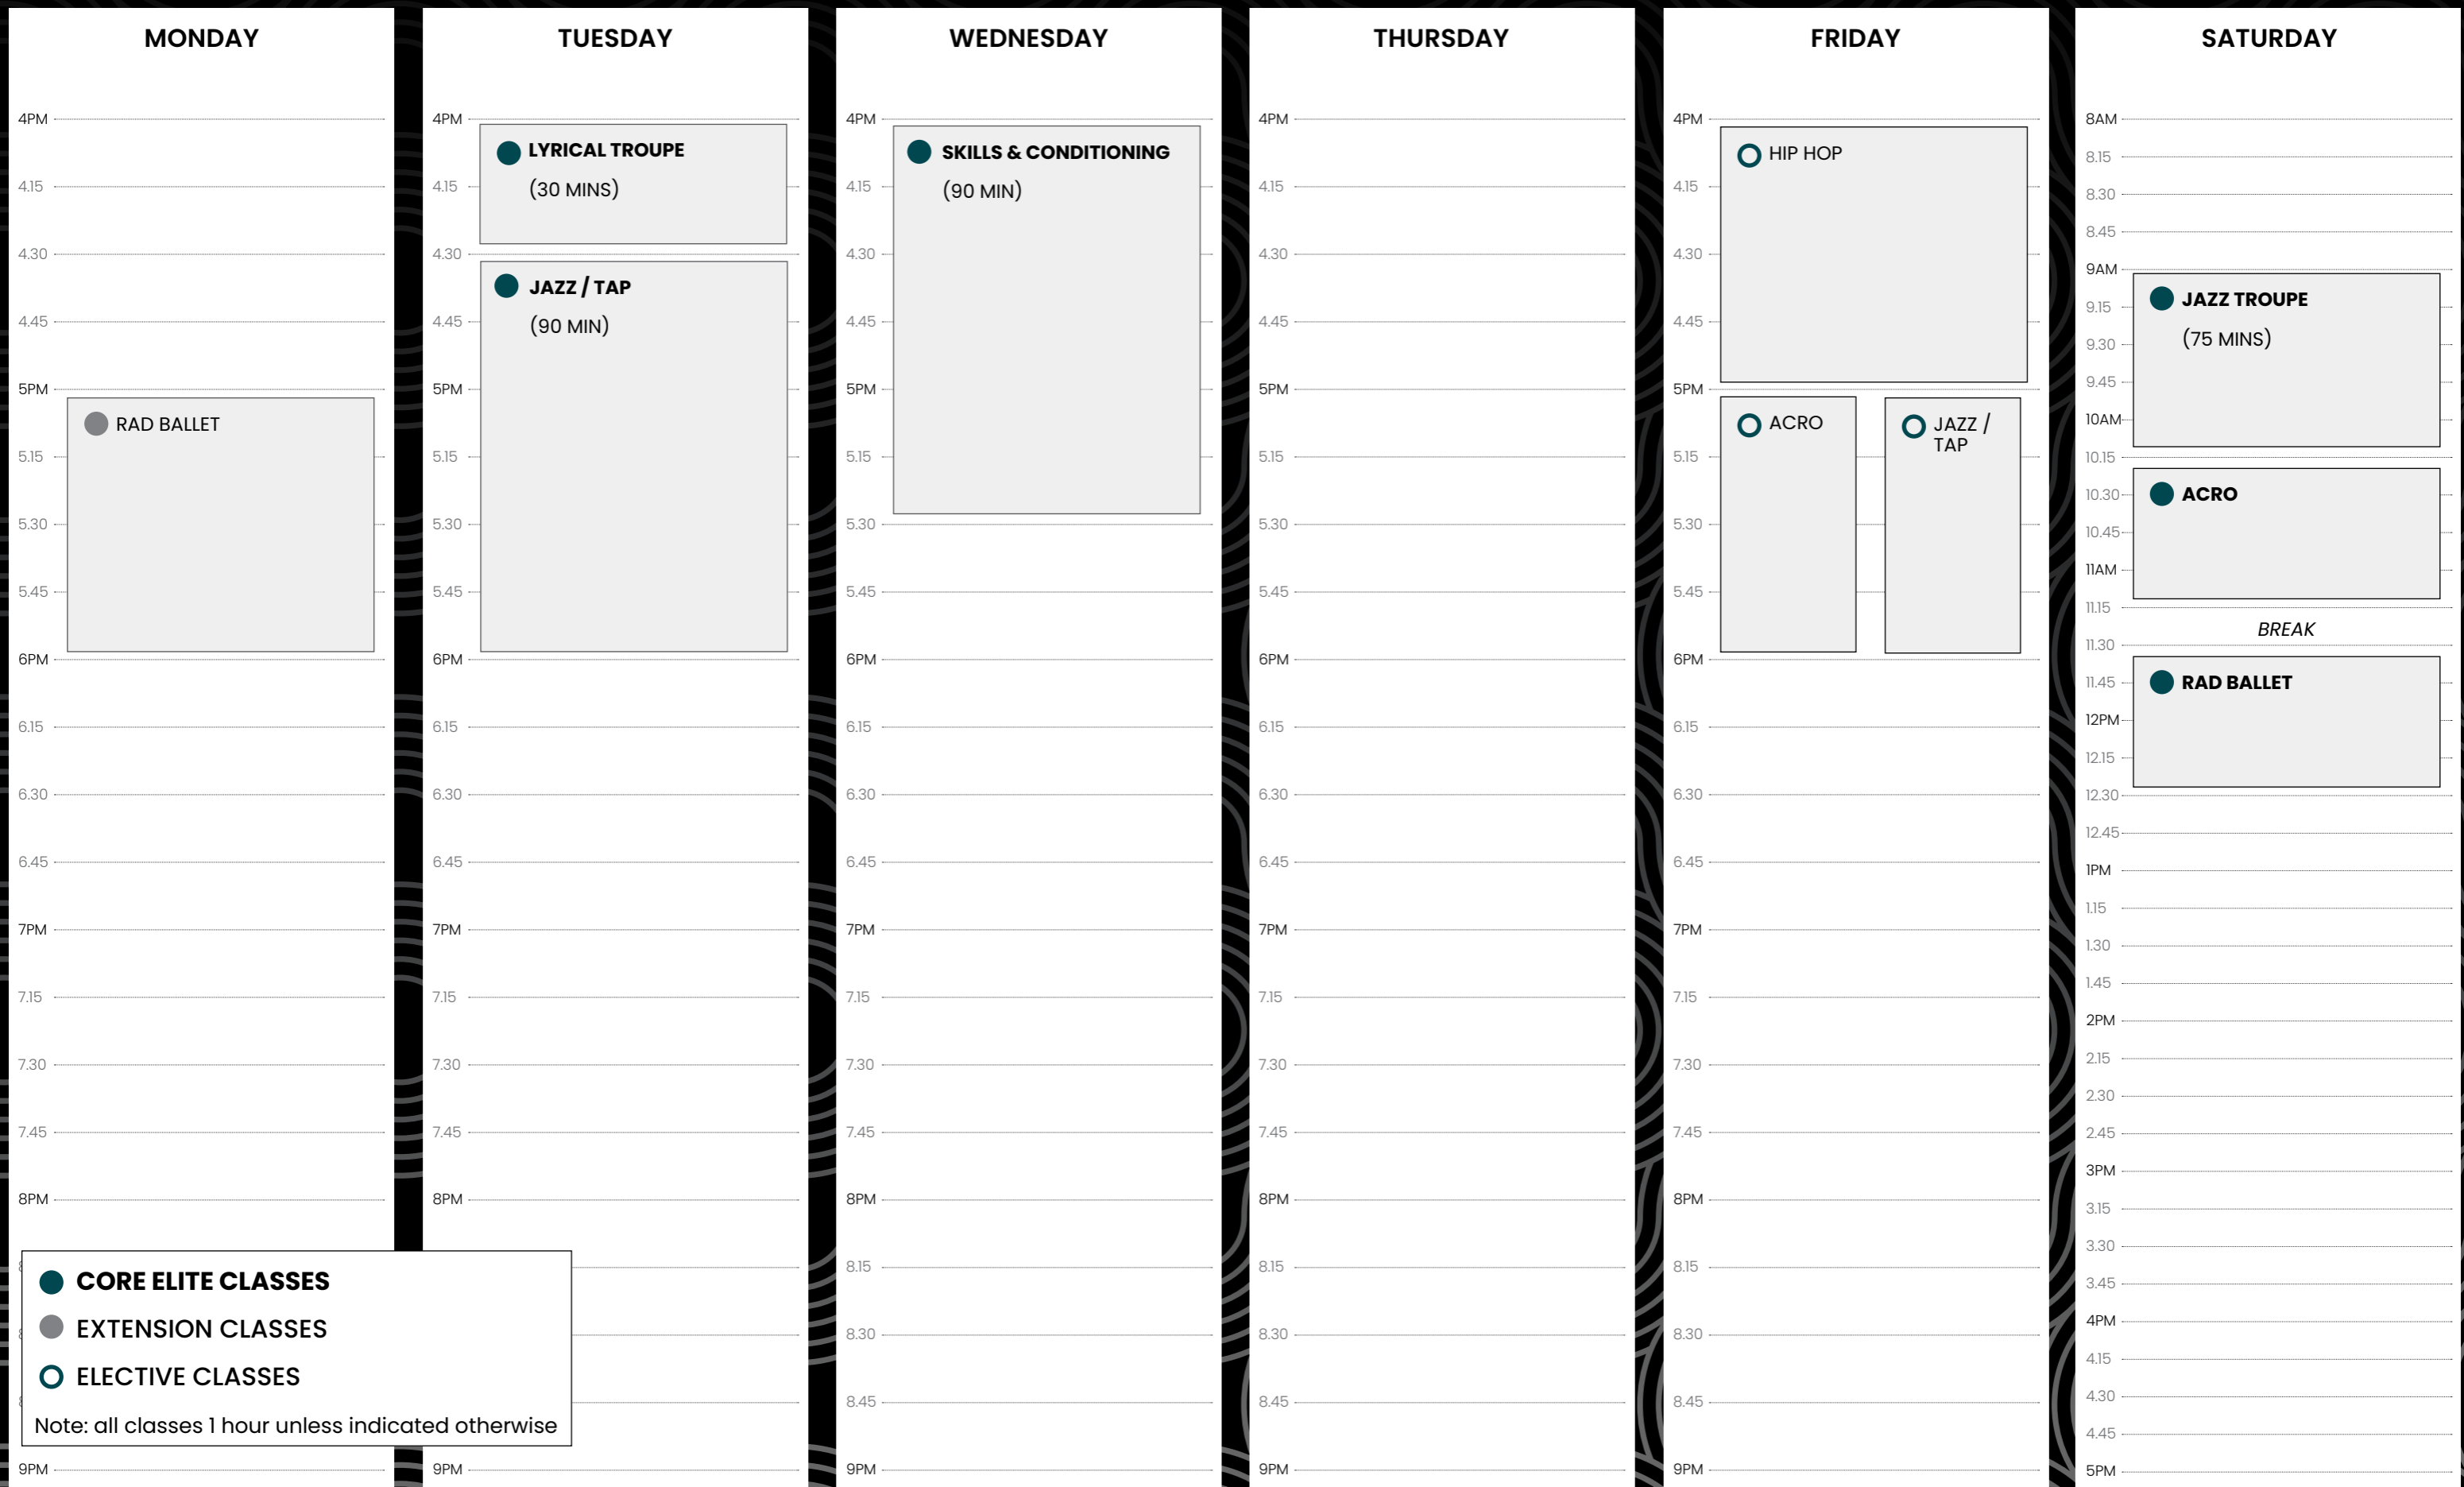

MINI ELITE PROGRAM (8 & UNDER)

2026 TIMETABLE

- CORE ELITE CLASSES
- EXTENSION CLASSES
- ELECTIVE CLASSES

Note: all classes 1 hour unless indicated otherwise