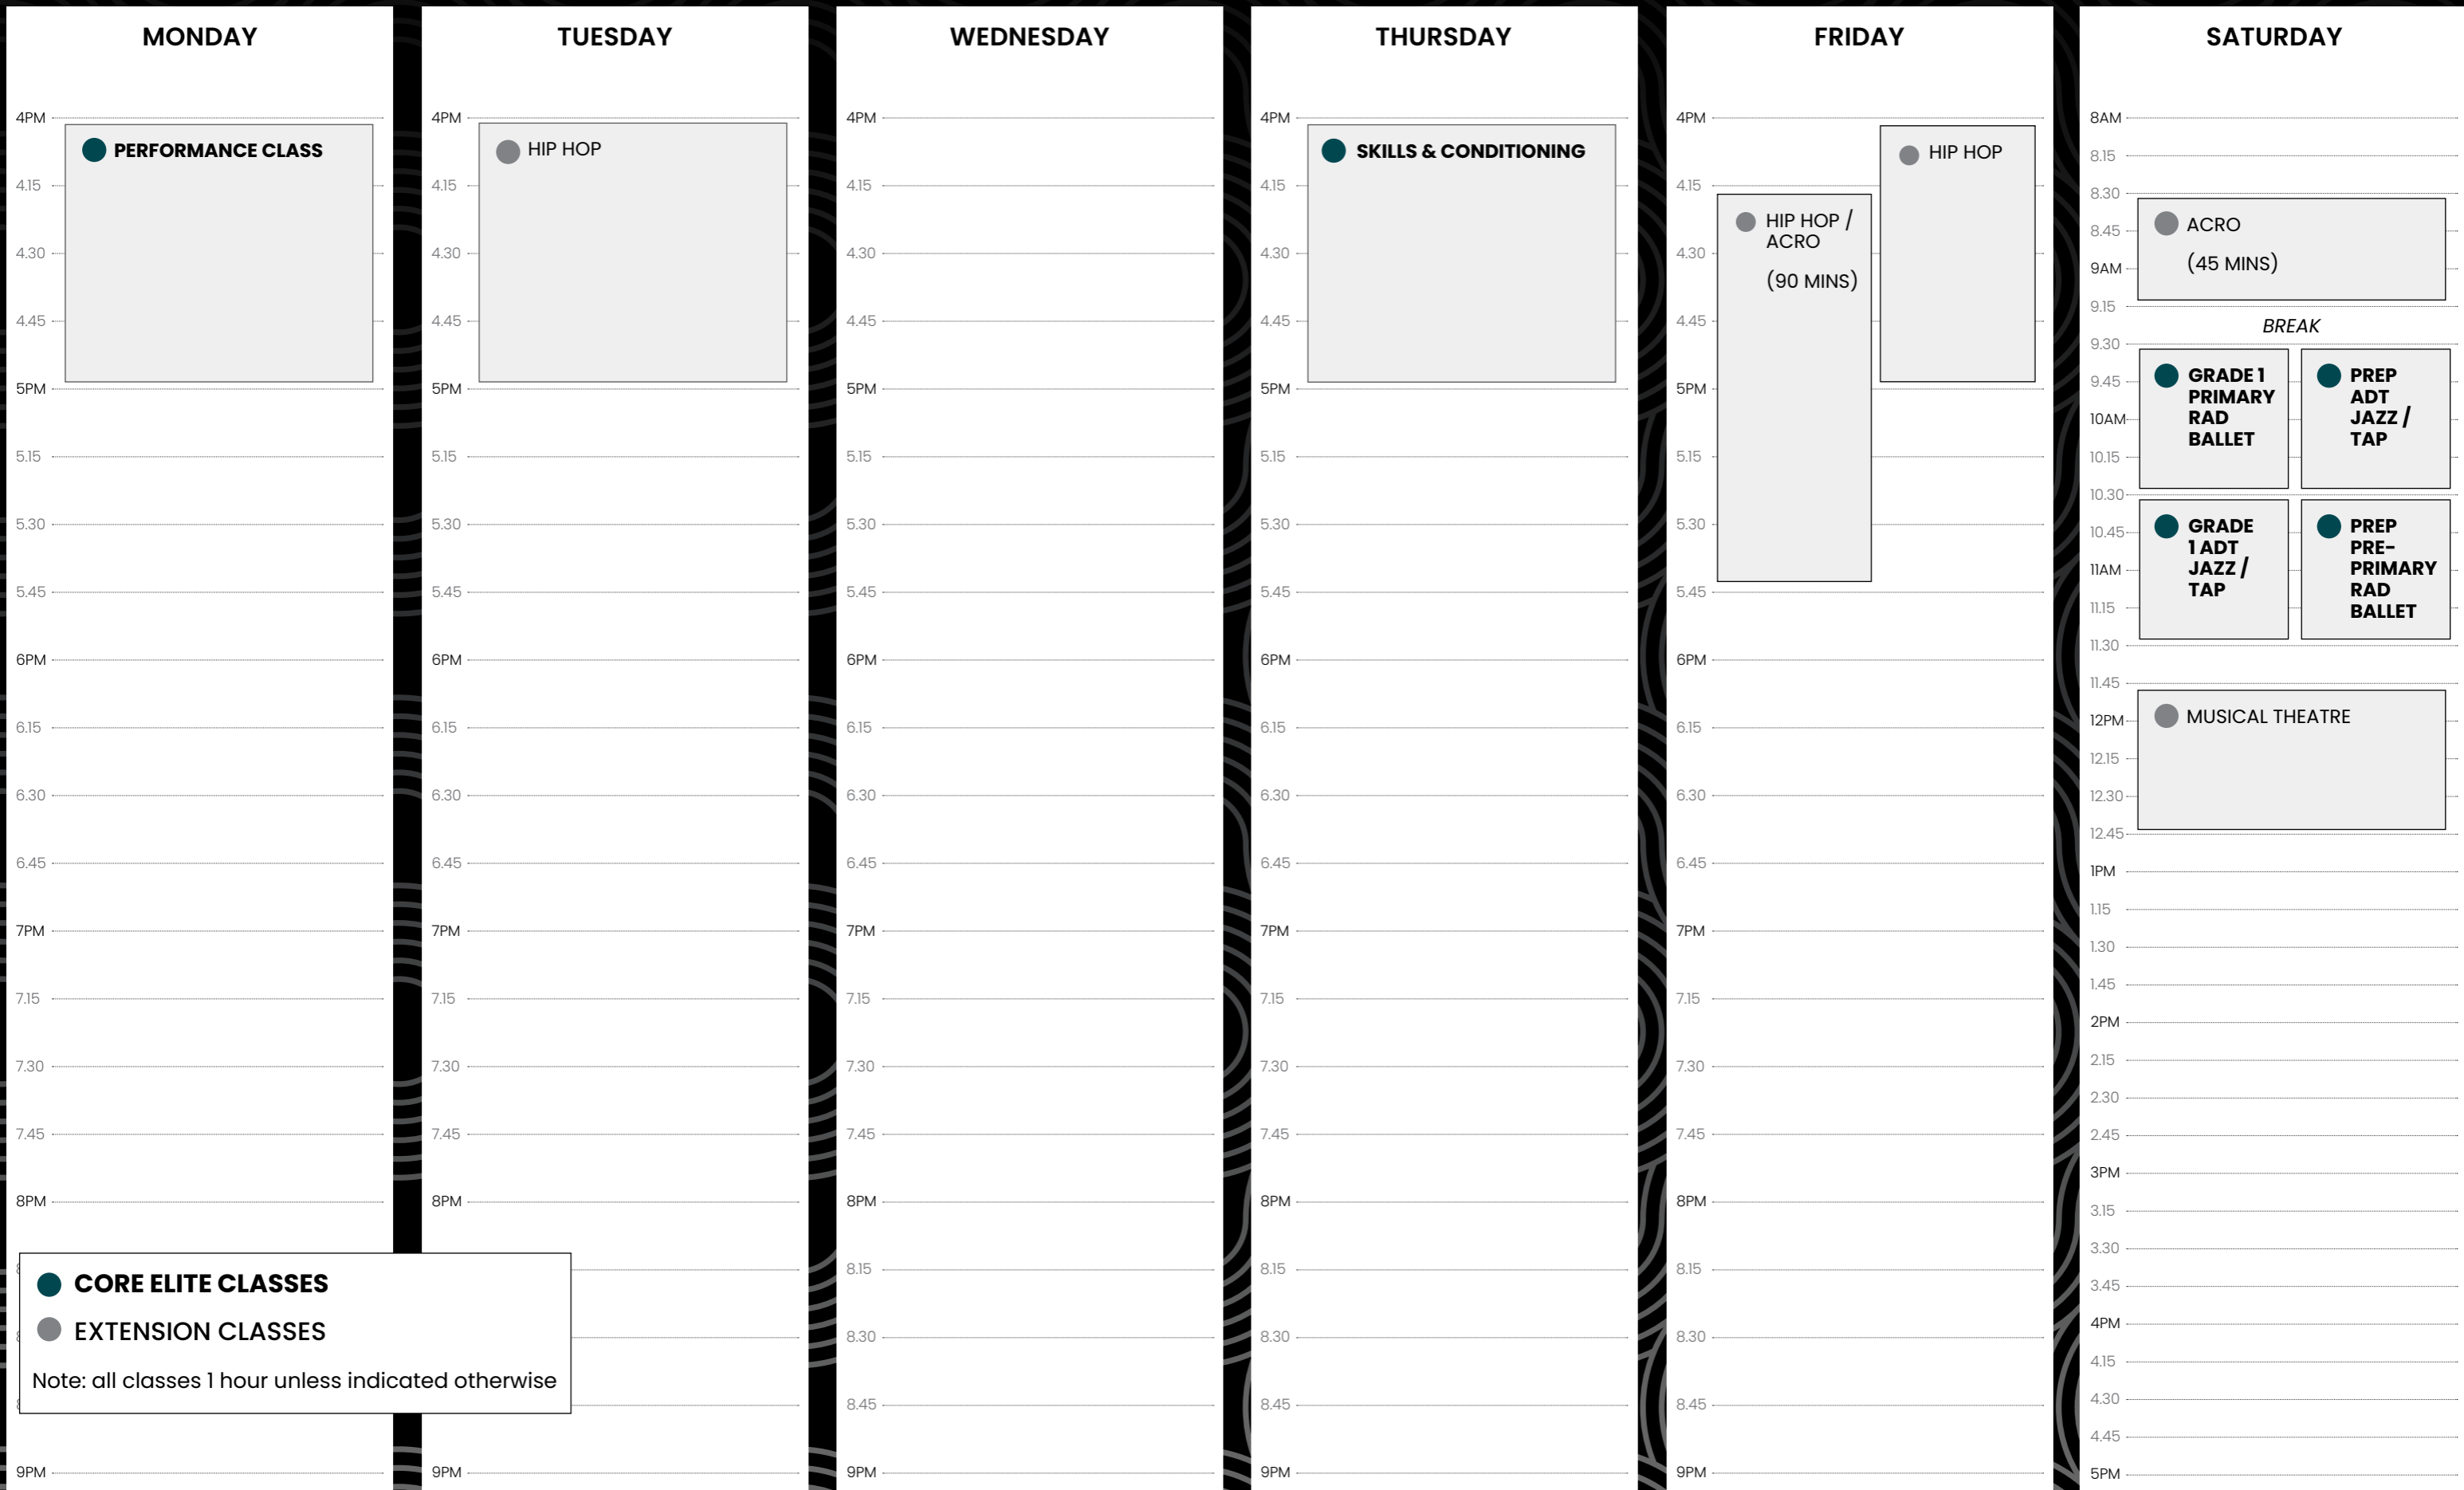

## 2026 TIMETABLE

● CORE ELITE CLASSES

● EXTENSION CLASSES

Note: all classes 1 hour unless indicated otherwise